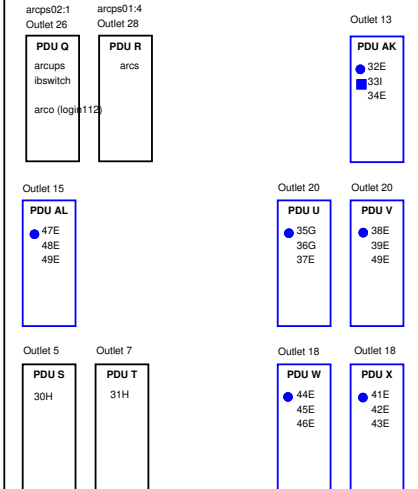

20A outlets: odd numbered 1..35, 41, even numbered 2,4,30,32,38
 30A outlets: odd numbered 37, 39, even numbered 6..28, 34, 36, 40, 42

arcps02: Outlet 28

arcps01: Outlet 26

Key

- Rack connected to serial power meter
- Rack connected to USB power meter
- Collection node for rack - serial
- Collection node for rack - USB
- Individually metered node - serial
- Individually metered node - USB

- * GTX 480 GPU
- â C2050 GPU
- â i/M C/M2070 GPU
- # GTX 680 GPU
- % GTX 780 GPU
- \$ K20c GPU
- @ K40c GPU
- X GTX Titan X GPU
- T Titan X GPU
- P GTX 1080 GPU

- Q Quadro P4000 GPU
- A RTX 2080 GPU
- B RTX 2070 GPU
- C RTX 2060 GPU
- D RTX 2080 Super GPU
- E RTX 2060 Super GPU
- F RTX 3060 TI GPU
- G A4000
- H A6000
- I A100

Rack 4

Rack 3

Rack 2

Rack 1