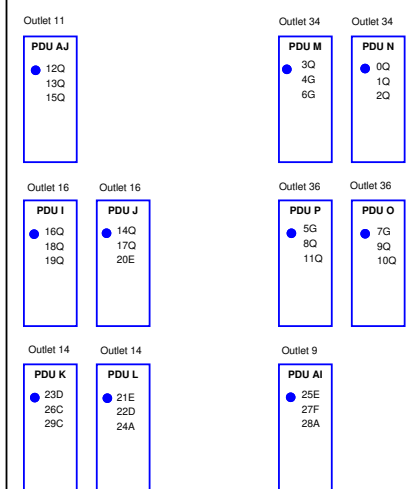

20A outlets: odd numbered 1..35, 41, even numbered 2,4,30,32,38
 30A outlets: odd numbered 37, 39, even numbered 6..28, 34, 36, 40, 42

arcps02: Outlet 28

arcps01: Outlet 26

Key

- Rack connected to serial power meter
- Rack connected to USB power meter
- Collection node for rack - serial
- Collection node for rack - USB
- Individually metered node - serial
- Individually metered node - USB

- * GTX 480 GPU
- â C2050 GPU
- â i/M C/M2070 GPU
- # GTX 680 GPU
- % GTX 780 GPU
- \$ K20c GPU
- @ K40c GPU
- X GTX Titan X GPU
- T Titan X GPU
- P GTX 1080 GPU

- Q Quadro P4000 GPU
- A RTX 2080 GPU
- B RTX 2070 GPU
- C RTX 2060 GPU
- D RTX 2080 Super GPU
- E RTX 2060 Super GPU
- F RTX 3060 TI GPU
- G A4000
- H A6000
- I A100

Rack 4

Rack 3

Rack 2

Rack 1