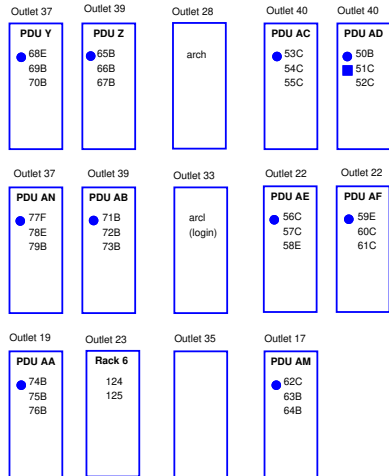

20A outlets: odd numbered 1..35, 41, even numbered 2,4,30,32,38
 30A outlets: odd numbered 37, 39, even numbered 6..28, 34, 36, 40, 42

arcps02: Outlet 28

arcps01: Outlet 26

Key

- Rack connected to serial power meter
- Rack connected to USB power meter
- Collection node for rack - serial
- Collection node for rack - USB
- Individually metered node - serial
- Individually metered node - USB

- * GTX 480 GPU
- â C2050 GPU
- â i/M C/M2070 GPU
- # GTX 680 GPU
- % GTX 780 GPU
- \$ K20c GPU
- @ K40c GPU
- X GTX Titan X GPU
- T Titan X GPU
- P GTX 1080 GPU

- Q Quadro P4000 GPU
- A RTX 2080 GPU
- B RTX 2070 GPU
- C RTX 2060 GPU
- D RTX 2080 Super GPU
- E RTX 2060 Super GPU
- F RTX 3060 TI GPU
- G A4000
- H A6000
- I A100

Rack 4

Rack 3

Rack 2

Rack 1